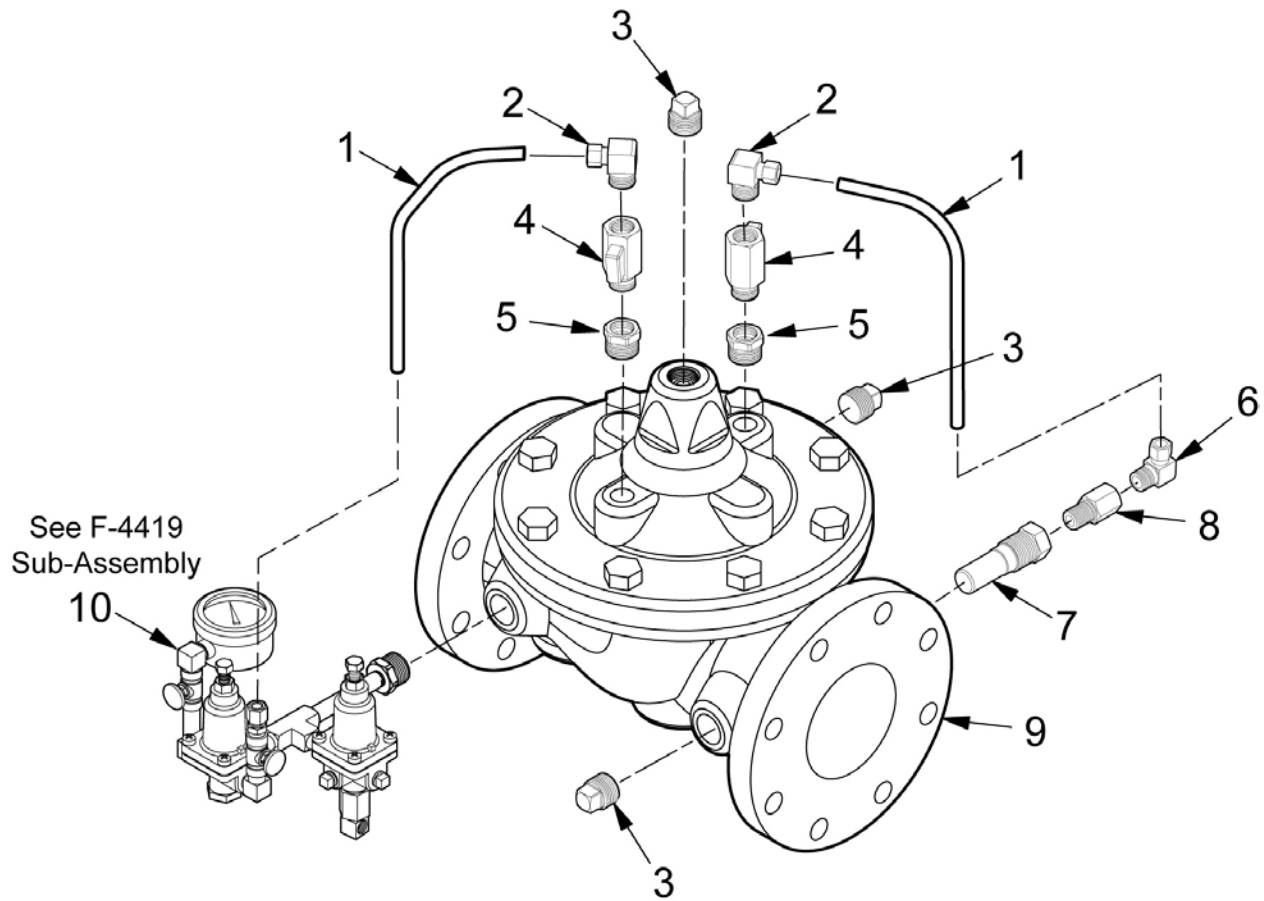

2285 Pressure Reducing/Surge Anticipation Valve

ITEM	PART NUMBER			DESCRIPTION
	4"	6"	8"	
1	212			COPPER TUBE
2	9614-03			ELBOW, 1/2" NPT x 3/8" TUBE
3	4039-39			PLUG, 3/4" NPT
4	9133-06			BALL VALVE, 1/2" NPT M x F
5	4039-57			REDUCER BUSHING, 3/4" NPT
6	9614-02			ELBOW, 3/8" NPT x 3/8" TUBE
7	9600-05			STRAINER, 3/8" NPT x 3/8" NPT
8	9614-05			ORIFICE
9	8285	8286	8285-08	BODY ASSY.
10	2285			PILOT ASSY.