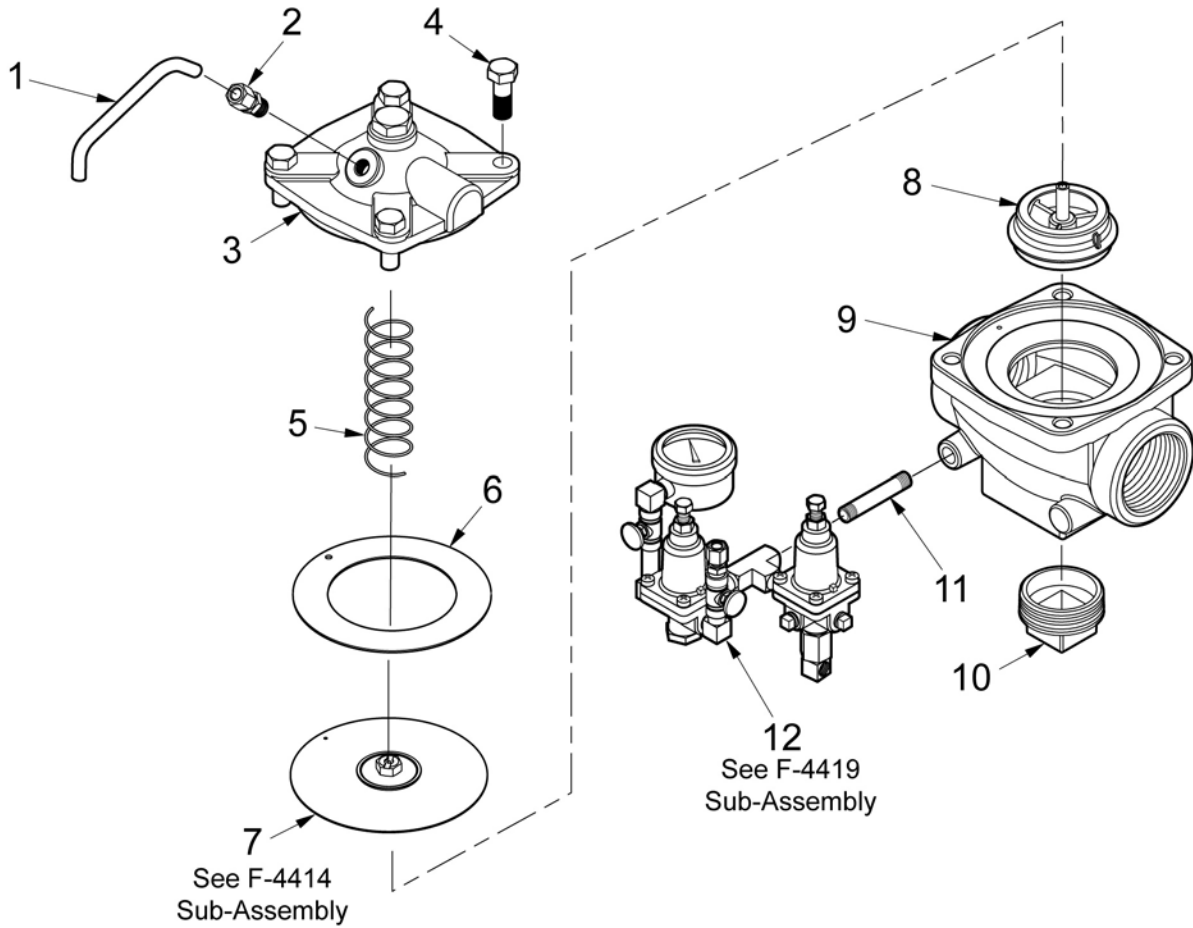

2285 Pressure Reducing/Surge Anticipation Valve

PIPE SIZE	1"	1-1/4"	1-1/2"	2"	2-1/2"	3"	DESCRIPTION
ITEM	PART NUMBER						
1	212						COPPER TUBING
2	4039-11						ELBOW, 1/4" x 1/4" NPTM
3	870		3089		871		2000 COVER, SUB-ASSY.
4	347		330		307		BOLT, COVER
5	407		311		304		COVER SPRING
6	823		3093		879		GASKET, HIGH PRESSURE
7	822		3062		520	6760	DIAPHRAGM DISC ASSY (STD.)
	493		3102		519	6856	DIAPHRAGM DISC ASSY (THIN)
8	496		3061		518	6761	SEAT ASSY.
9	579	609	991	654	807	6744	BODY HOUSING
10	434	435	480	479	758	6121	BODY PLUG
11	3369-16						NIPPLE, 1/4" NPT x 3" LG.
12	2285						CONTROL SUB-ASSY.